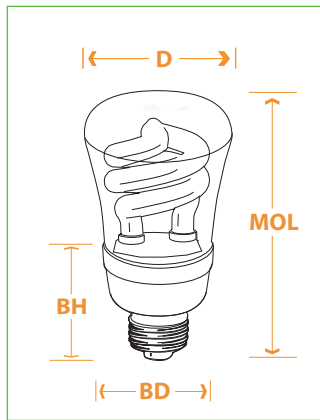

CFL-R20™ DIMMABLE

ANALOG DIMMING™
10% 100%
HIGH POWER FACTOR