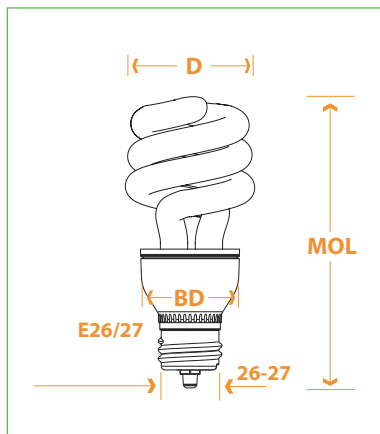

HELIX™ DIMMABLE

ANALOG DIMMING™
10% 100%
HIGH POWER FACTOR